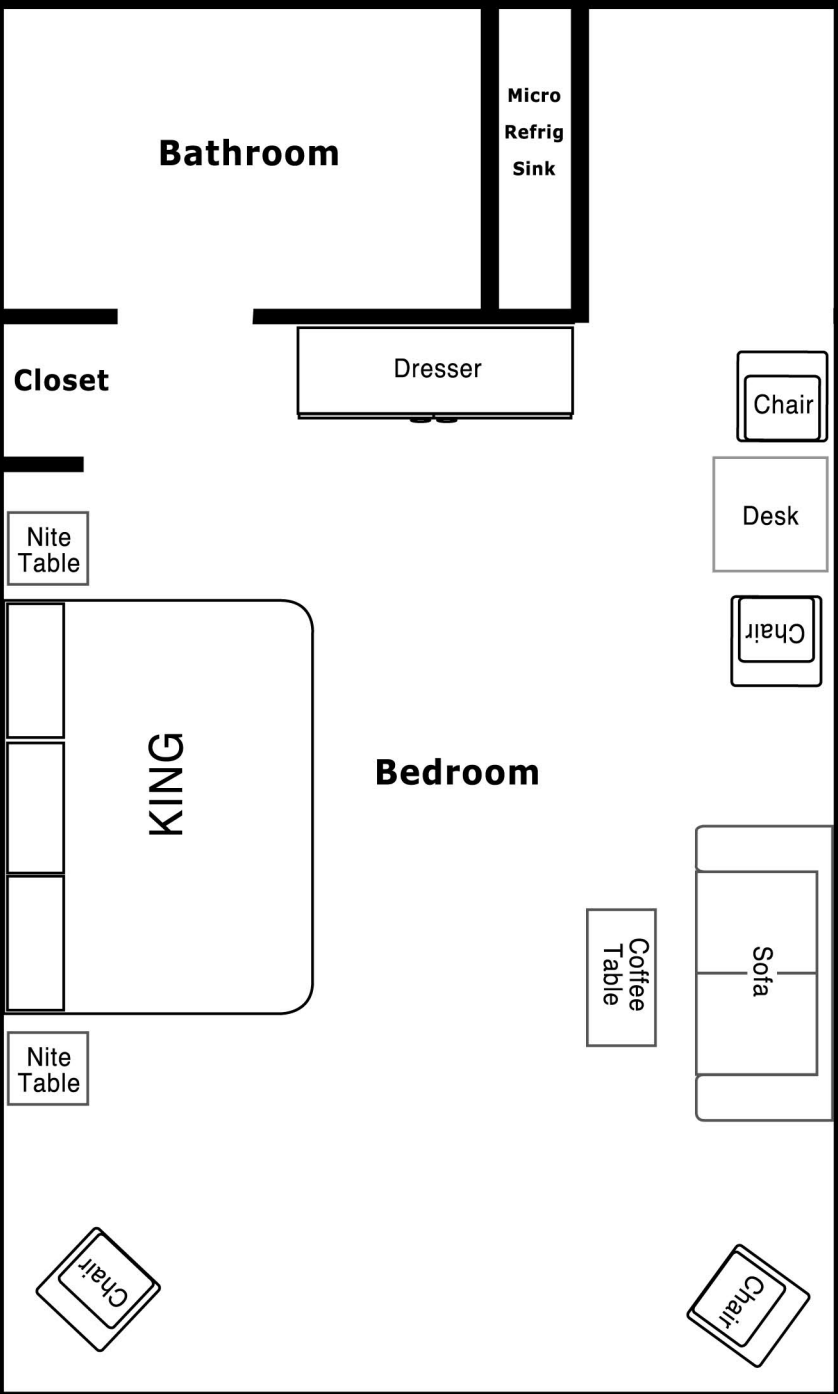

Building A
Corner King with Sofa (CKS)
Approx. 500 sq. ft. + Balcony

Entrance

Balcony