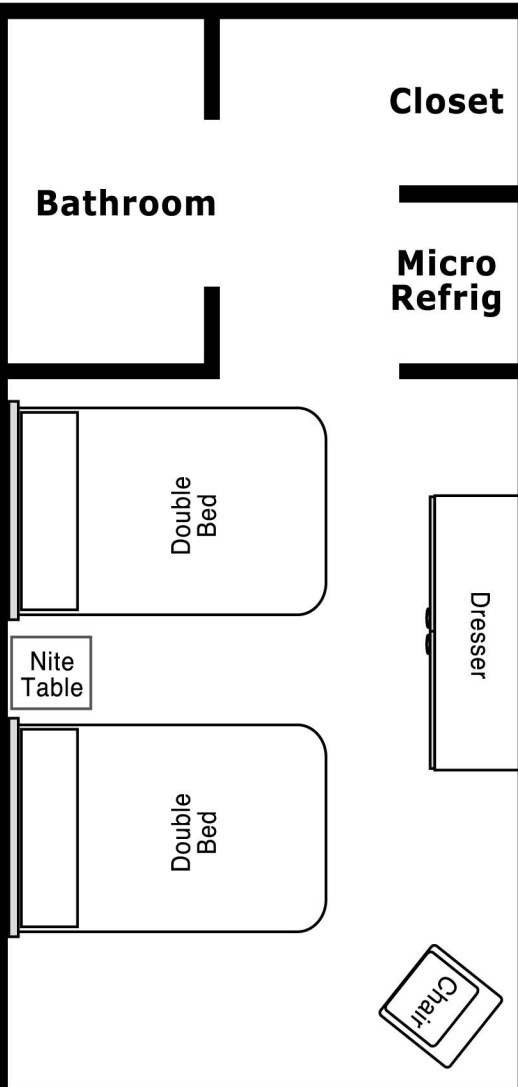

Building B

Standard DBL DBL with Sofa (SDDS)

Bayfront DBL DBL with Sofa (BDDS)

Approx. 400 sq. ft. + Balcony

Entrance

Balcony