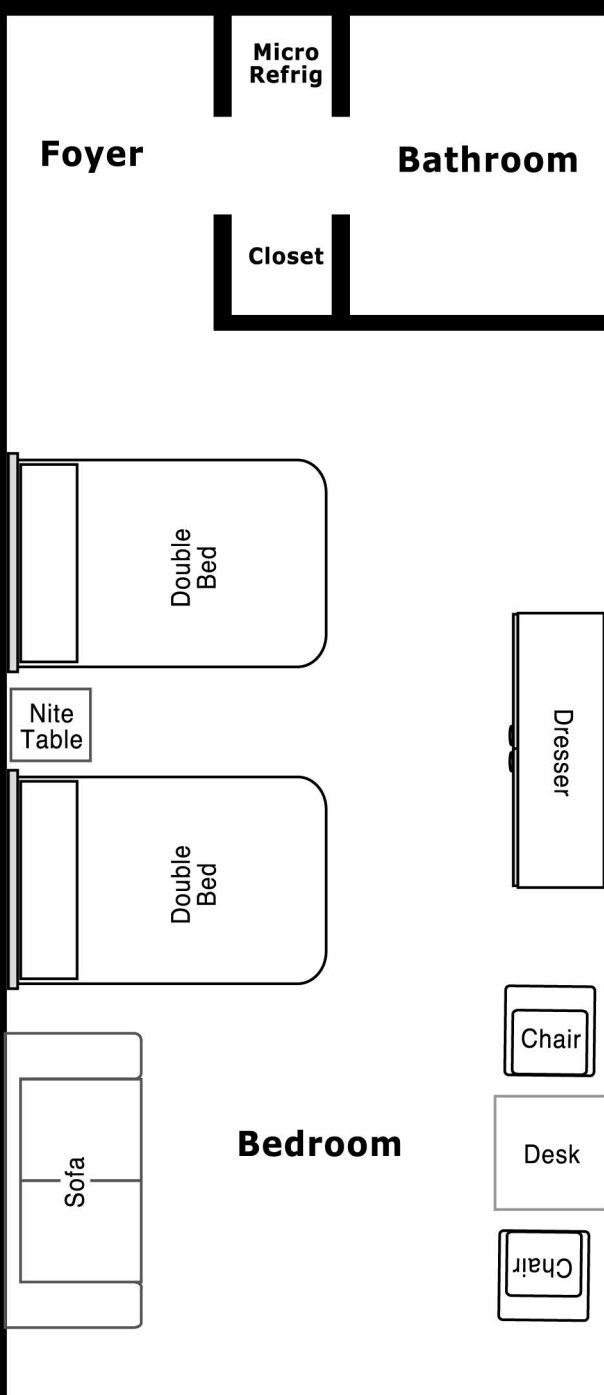

Building B
Bayfront DBL DBL (BDD)
Standard DBL DBL (SDD)
Approx. 300 sq. ft. + Balcony

Entrance

Balcony